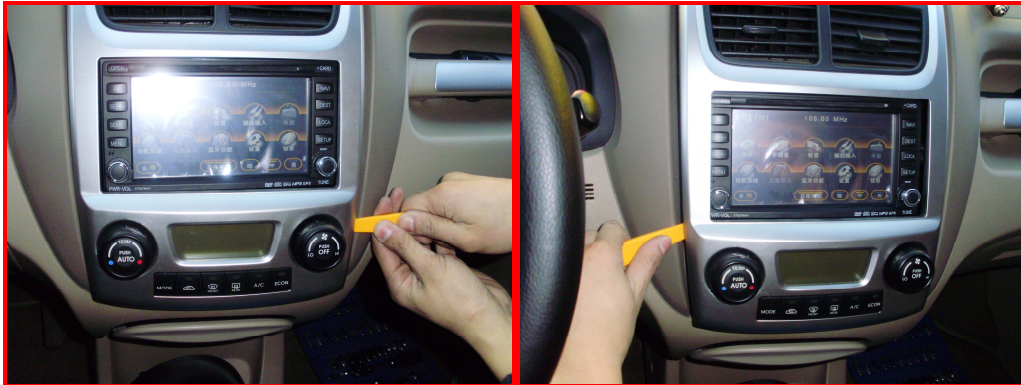

Installing Guide For E7027 Kia sportage

1.Prize up the console panel lightly from the down-right side.

2.Prize up the console panel slowly.

3.Take out the console panel lightly,then loosen the screws of the main unit!

4.Loosen the crews of the main unit!